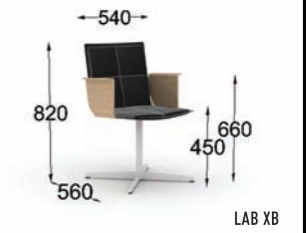

LAB X & Z

Design: Harri Korhonen

Lab X and Z chairs are continuation to the cozy convention of the Lab table and chair series. The softness of the chair has been created through a plain quilted seat. The cross-legged Lab chair is available with a 4-star base with glides and optional swivel mechanism (X) or 5-star base with wheels or glides and a height adjustment mechanism (Z). With or without armrests.

LAB

LAB WOOD

LAB BAR HIGH

LAB BAR LOW