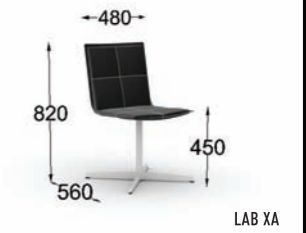

LAB X & Z

Design: Harri Korhonen

Lab X and Z chairs are continuation to the cozy convention of the Lab table and chair series. The softness of the chair has been created through a plain quilted seat. The cross-legged Lab chair is available with a 4-star base with glides and optional swivel mechanism (X) or 5-star base with wheels or glides and a height adjustment mechanism (Z). With or without armrests.

LAB

LAB WOOD

LAB BAR HIGH

LAB BAR LOW