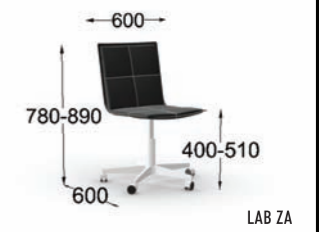

LAB X & Z

Design: Harri Korhonen

Lab X and Z chairs are continuation to the cozy convention of the Lab table and chair series. The softness of the chair has been created through a plain quilted seat. The cross-legged Lab chair is available with a 4-star base with glides and optional swivel mechanism (X) or 5-star base with wheels or glides and a height adjustment mechanism (Z). With or without armrests.

LAB

LAB WOOD

LAB BAR HIGH

LAB BAR LOW