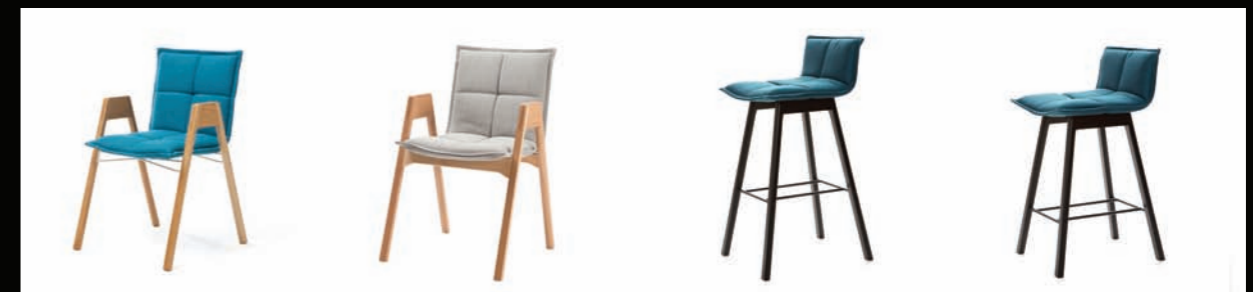

LAB X & Z

Design: Harri Korhonen

Lab X and Z chairs are continuation to the cozy convention of the Lab table and chair series. The softness of the chair has been created through a plain quilted seat. The cross-legged Lab chair is available with a 4-star base with glides and optional swivel mechanism (X) or 5-star base with wheels or glides and a height adjustment mechanism (Z). With or without armrests.

LAB

LAB WOOD

LAB BAR HIGH

LAB BAR LOW