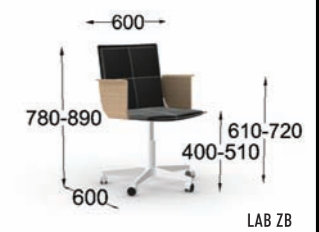

LAB X & Z

Design: Harri Korhonen

Lab X and Z chairs are continuation to the cozy convention of the Lab table and chair series. The softness of the chair has been created through a plain quilted seat. The cross-legged Lab chair is available with a 4-star base with glides and optional swivel mechanism (X) or 5-star base with wheels or glides and a height adjustment mechanism (Z). With or without armrests.

LAB

LAB WOOD

LAB BAR HIGH

LAB BAR LOW