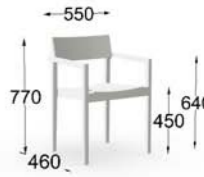

INTRO

Design: Ari Kanerva

Intro A1

Intro A2

Intro A3

Intro B1

Intro B2

Intro B3

Intro is a stackable wooden chair for use in a variety of public and private spaces. At first sight Intro looks simple but it's designed with a lot of attention to detail. The unique design combined with ergonomic proportions make it suitable for use in different purposes alone, in a group or around a table. Available with an upholstered seat and/or back. Optional row connection. The armrest version of Intro has a distinct spirit that is suitable also for conference milieus.