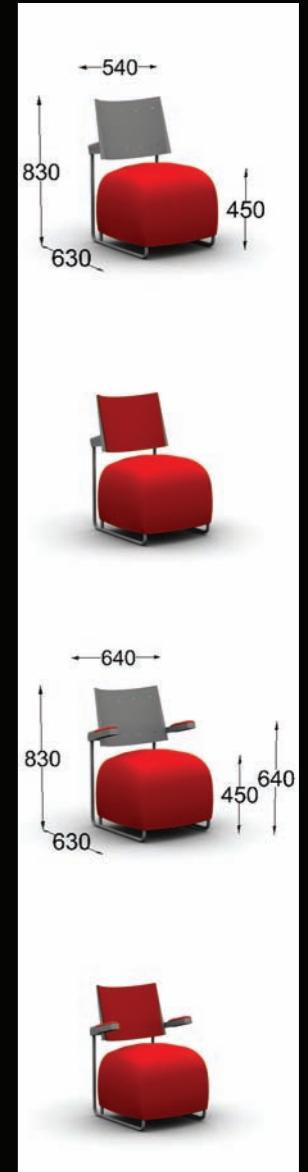

OSCAR

Design: Harri Korhonen 1989

Picture Sameli Rantanen 1990

OSCAR Design: Harri Korhonen 1989

Oscar is one of Inno's best sellers and on its way to become a classic. The popularity is based on its sympathetic character. Oscar is a tempting chair - just have a look at it and you want to try it! The sitting comfort is remarkably good due to the spring effect of the backrest. A lot of tension is created between the light and structural backrest and the lumpy, yet friendly seat.

"I'm quite happy with the playful impression and statement Oscar creates. There is a certain frank and machine-like appearance when the mechanic hard meets the soft and thus creates positive mood." Harri Korhonen, 2011